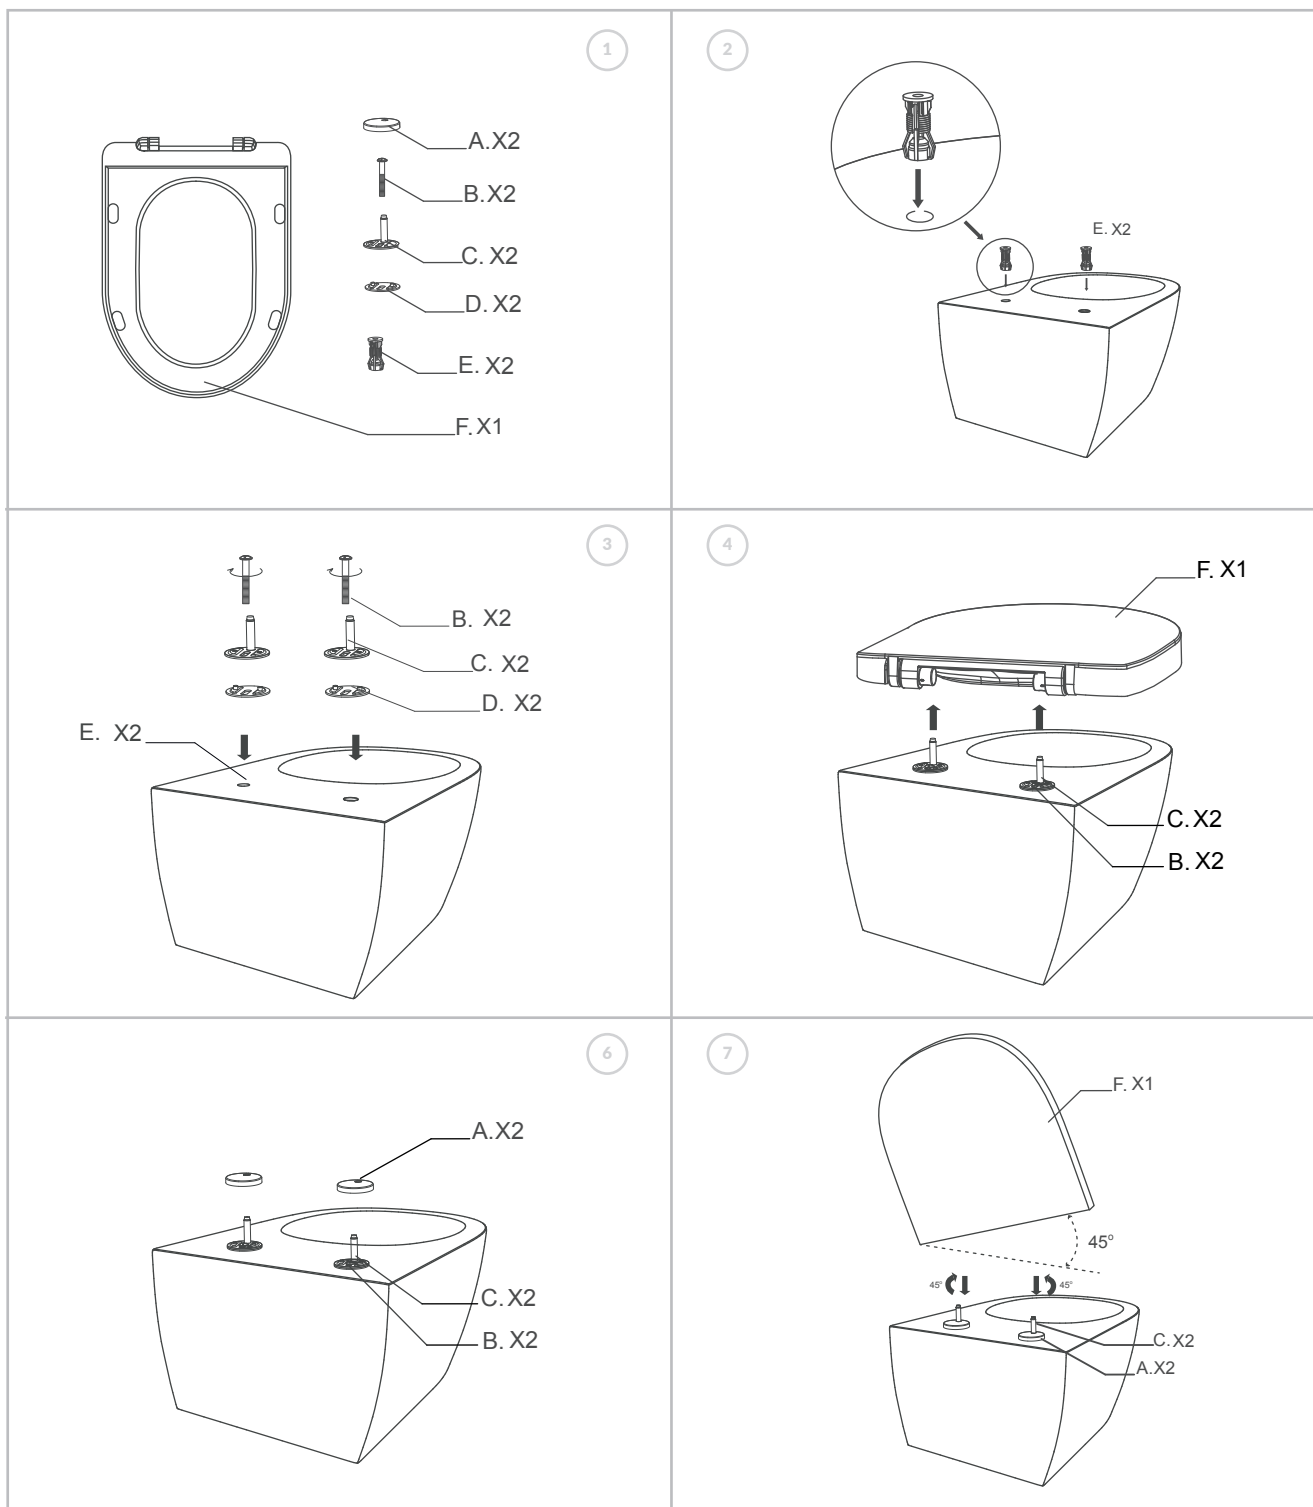

# Instrukcja montażu / Installation instruction

## Maintenance

Wipe the toilet seat with soft wet cloth  
 Clean the toilet seat with neutral cleanser,  
 and then dry it with clean cloth.  
 Do not stand on the cover and rim of the boards.